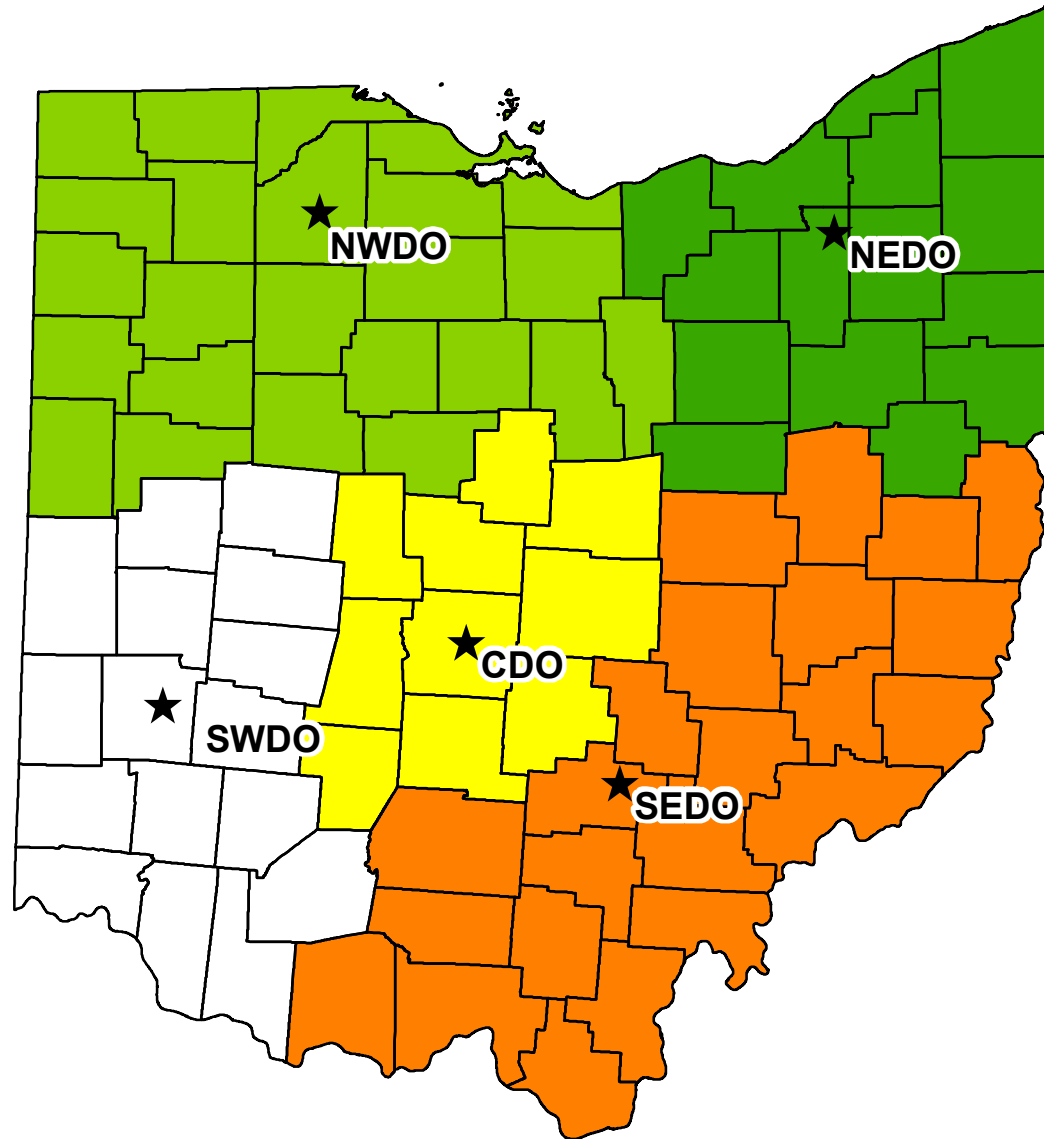

For emergencies occurring after 5:00 PM or on holidays and weekends, call Ohio EPAs 24-hour Emergency Contact Number

1-800-282-9378

**Northwest District
Office**
(419) 352-8461
(800) 686-6930

**Central District
Office**
(614) 728-3778
(800) 686-2330

**Southwest District
Office**
(937) 285-6357
(800) 686-8930

**Northeast District
Office**
(330) 963-1200
(800) 686-6330

**Southeast District
Office**
(740) 385-8501
(800) 686-7330

INTERNET: <http://www.epa.ohio.gov/ddagw>